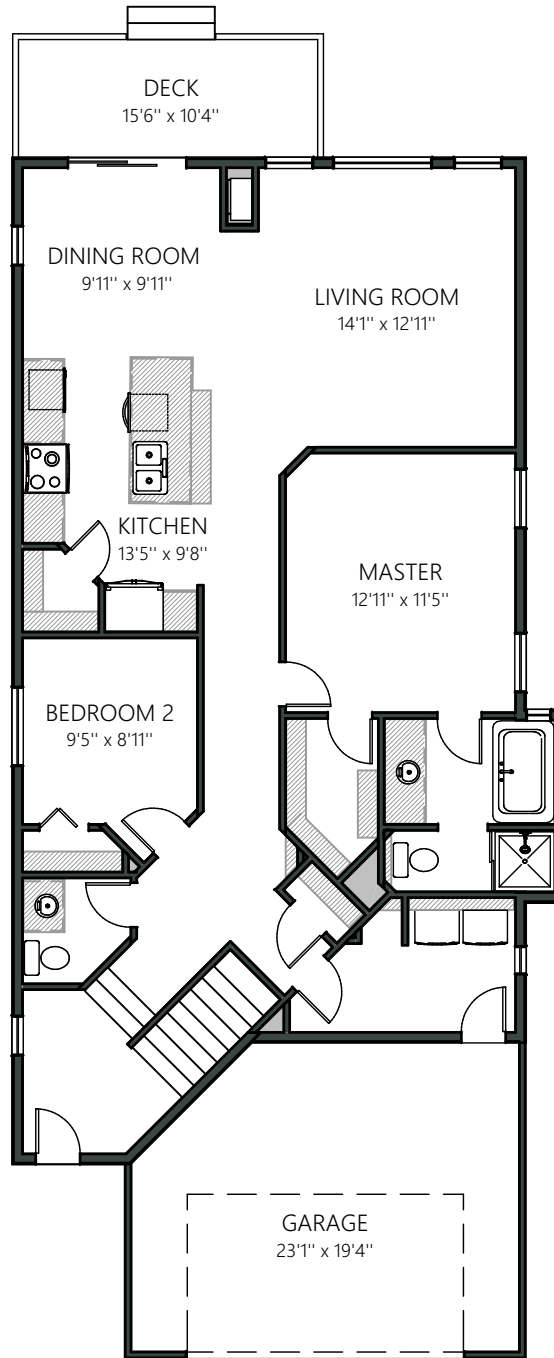

30 Tuscany Summit Green NW - 10.24.2017

Main - 1,246.68 sq.ft/ 115.82 M2

RMS Area - 1,246.68 sq.ft/ 115.82 M2

Jonathan Popowich - Realtor

Remax iRealty Innovations

403 404 0300

admin@popowichgroup.com

www.PopowichRealEstate.com

PHOTOGRAPHY | HD VIDEO TOURS | MEASURING & FLOOR PLANS | VIRTUAL STAGING

Measurements are insured and are based on local guidelines.

This floor plan is an illustration based on the measurements taken and existing structures of the property.