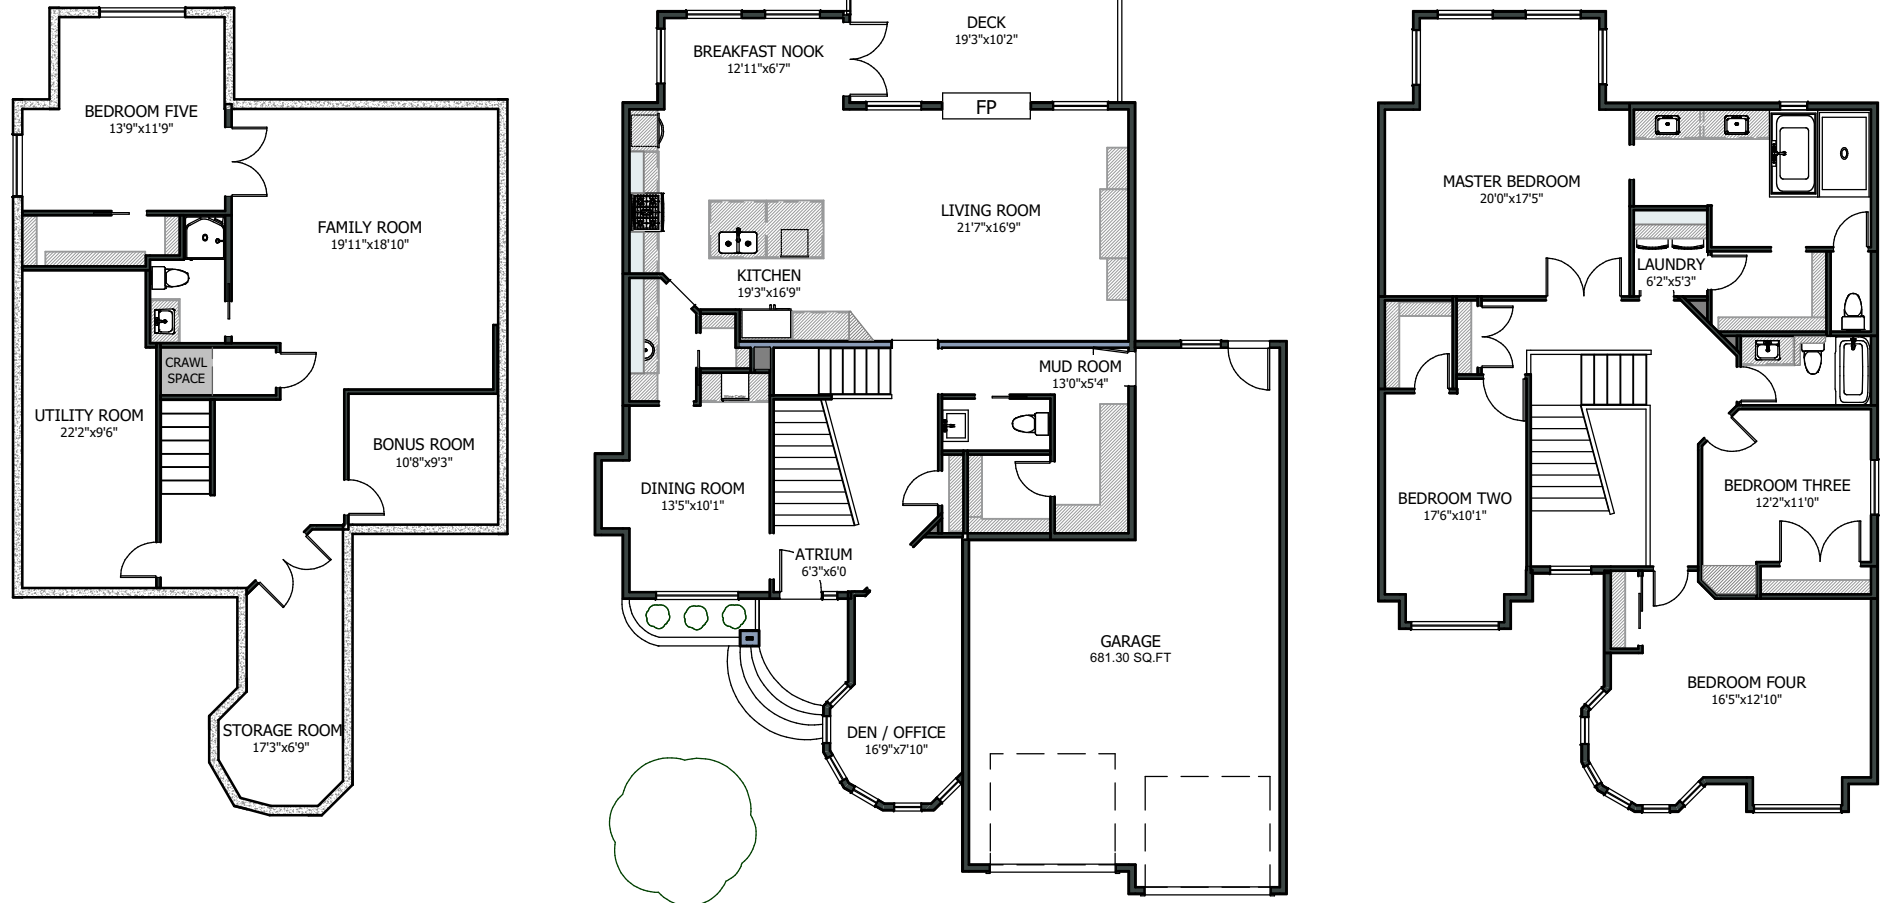

Jonathan Popowich - Realtor

Remax iRealty Innovations

(403) 404 0300

admin@popowichgroup.com

www.PopowichRealEstate.com

220 Aspen Summit Heath SW 11.30.2017

Main - 1516.18 sq.ft / 140.85 M2

Upper - 1633.08 sq.ft / 151.73 M2

RMS Area - 3149.26 sq.ft / 292.57 M2

Basement - 1288.56 sq.ft / 119.71 M2

With Below Grade - 4437.82 sq.ft / 412.27 M2

PHOTOGRAPHY | HD VIDEO TOURS | MEASURING & FLOOR PLANS | VIRTUAL STAGING

Measurements are insured and are based on local guidelines.

This floor plan is an illustration based on the measurements taken and existing structures of the property.

It is intended to be used only by the purchaser of the transaction.

Copyright © 2015 Sona Visual.